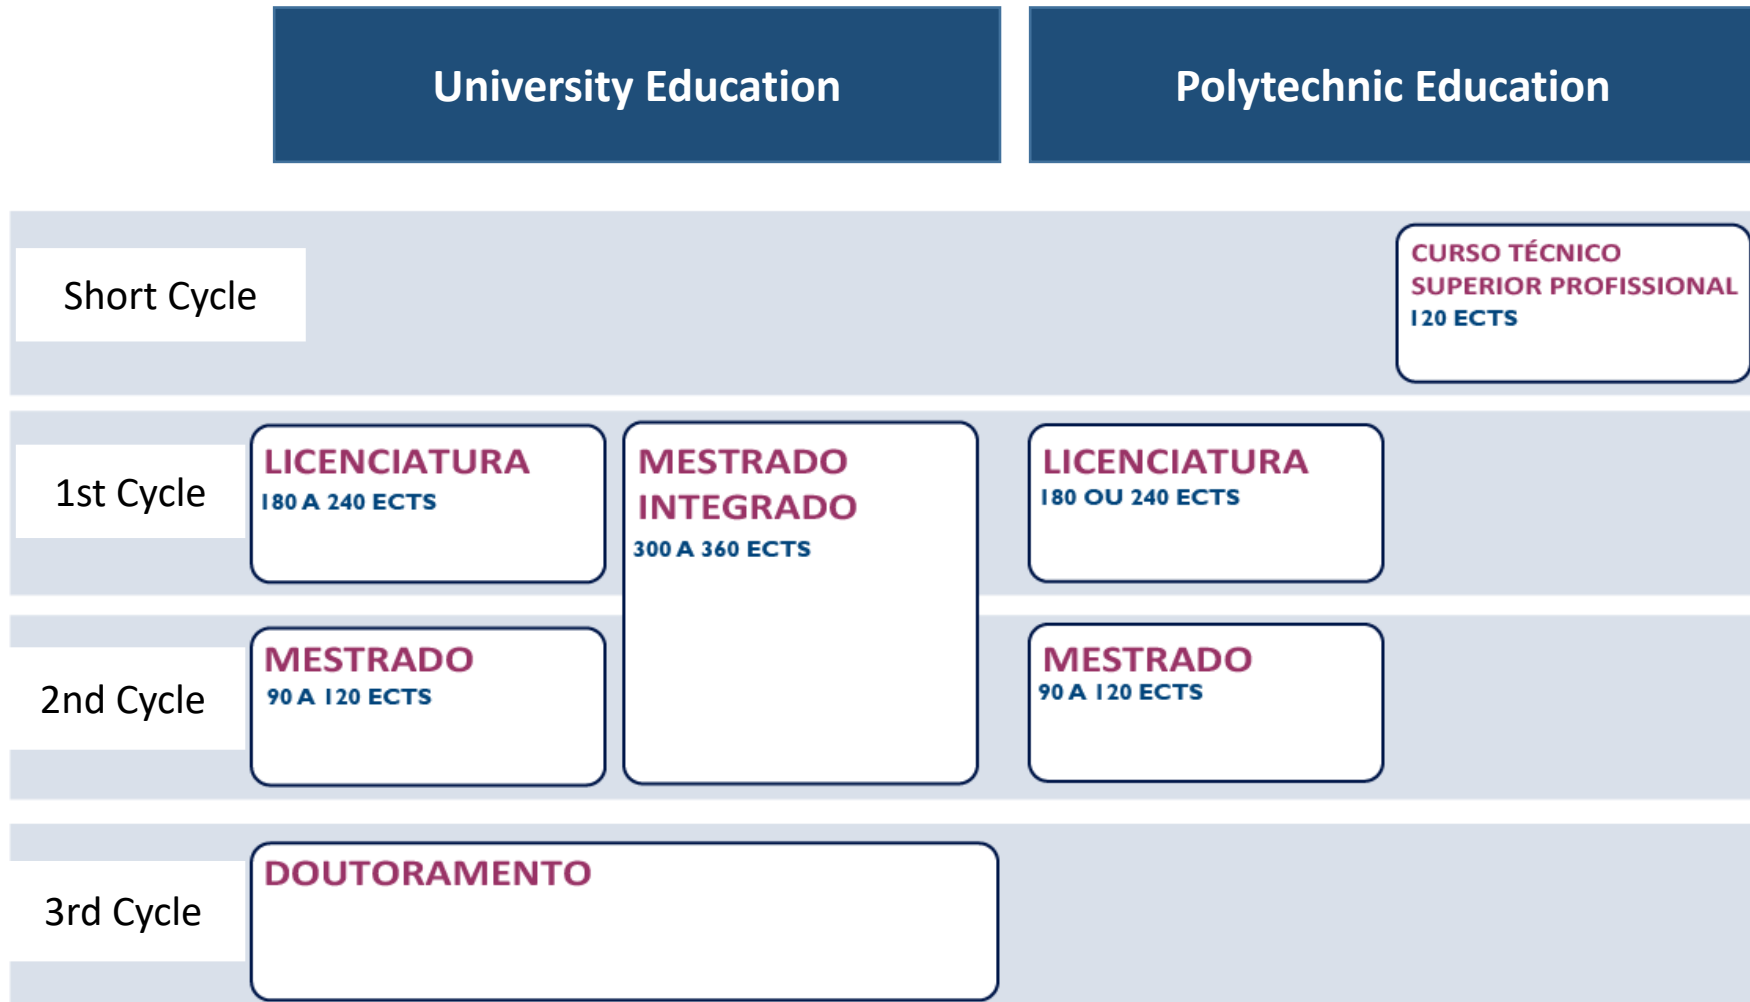

PORTUGUESE HIGHER EDUCATION DIAGRAM